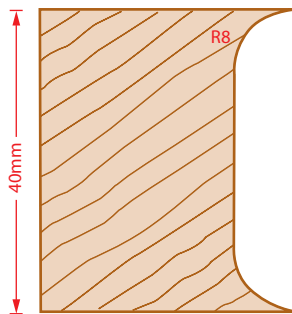

40mm STEEL KNIVES

1:1 Wood Sample

For accuracy print document at 100%

64F000

64F001

64F002

64F003

64F004