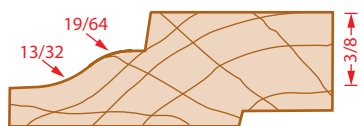

BASE MOULDING OGEE EDGE DETAIL WITH BALL BEARING

1:1 Wood Sample
For accuracy print document at 100%

54299