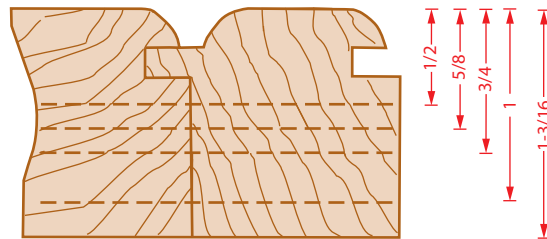

BEAD & 'V' PANELING ASSEMBLY WITH BALL BEARING GUIDE

1:1 Wood Sample
For accuracy print document at 100%

55320

55330