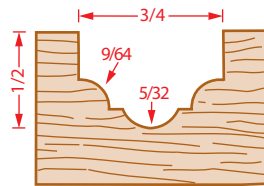

CLASSICAL GROOVE

1:1 Wood Sample

For accuracy print document at 100%

56108

56110

56112

56114

56115