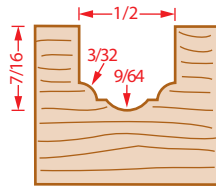

CLASSICAL GROOVE

1:1 Wood Sample

For accuracy print document at 100%

56108

56110

56112

56114

56115