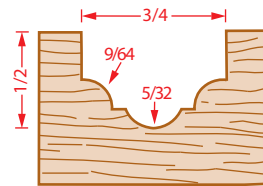

CLASSICAL GROOVE

1:1 Wood Sample

For accuracy print document at 100%

56108

56110

56112

56114

56115