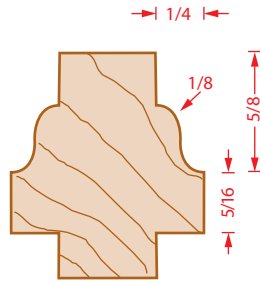

# OGEE WINDOW SASH & RAIL

1:1 Wood Sample  
For accuracy print document at 100%

55340

55341