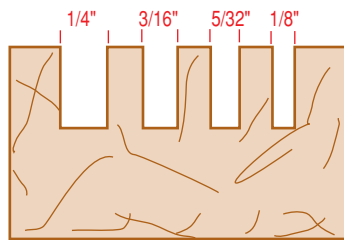

# QUADRASET™ 2-WING ADJUSTABLE SLOTTING ASSEMBLY

1:1 Wood Sample  
For accuracy print document at 100%

Tongue

Groove

53600  
Individual Cutters

Combined Cutters