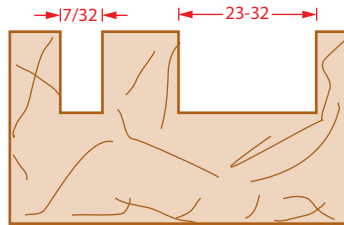

# QUADRASET™ 2-WING ADJUSTABLE SLOTTING ASSEMBLY

1:1 Wood Sample  
For accuracy print document at 100%

Tongue

Groove

53600  
Individual Cutters

Combined Cutters