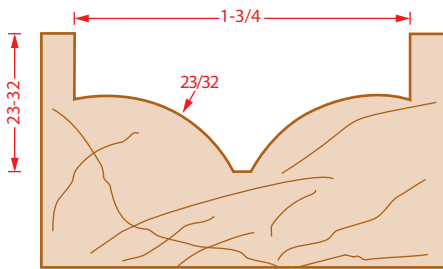

ROUND OVER GROOVE

1:1 Wood Sample

For accuracy print document at 100%

49570

49572

49574