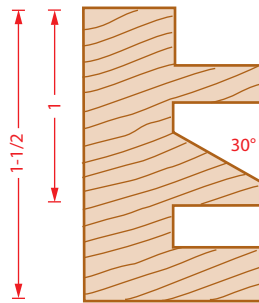

REVERSIBLE STILE & RAIL TRADITIONAL

1:1 Wood Sample
For accuracy print document at 100%

937
A-32-400