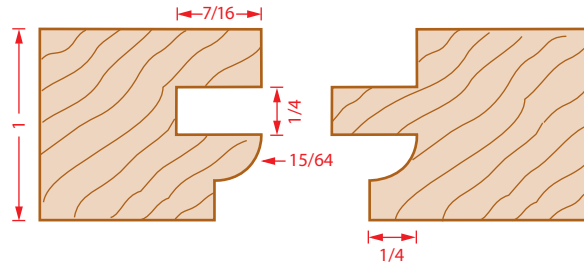

3 WING STILE & RAIL CABINET DOOR CUTTER SETS FOR 3/4" MATERIALS

1:1 Wood Sample
For accuracy print document at 100%

SC440
SC540