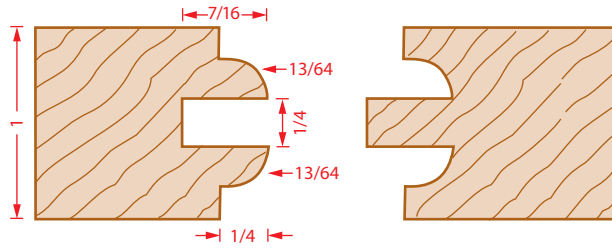

STILE & RAIL CABINET DOOR CUTTER SETS FOR 3/4" MATERIALS

1:1 Wood Sample
For accuracy print document at 100%

SC550