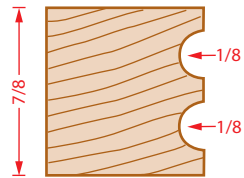

# DOUBLE FLUTE COVE

1:1 Wood Sample

For accuracy print document at 100%

SC620