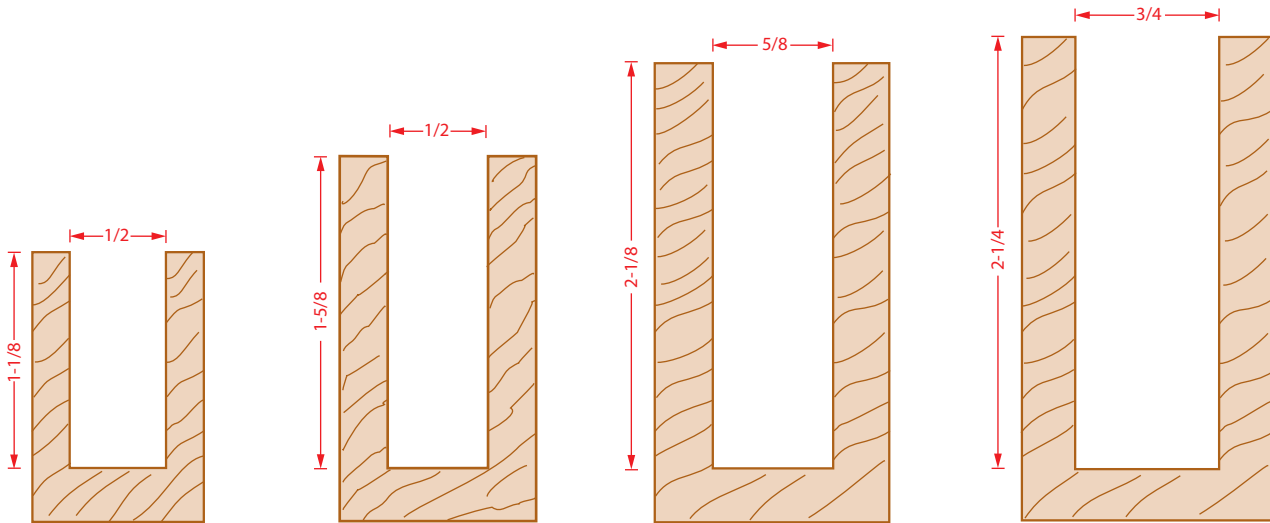

# SOLID CARBIDE SPIRAL ROUGHING WITH CHIPBREAKER

For accuracy print document at 100%

46132  
46232

46134  
46234

46136  
46236

46138  
46238