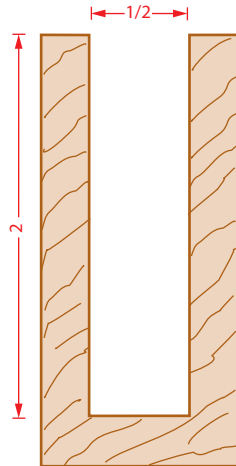

SOLID CARBIDE SPIRAL ROUGHING WITH CHIPBREAKER-3 FLUTE

For accuracy print document at 100%

46124
46224

46126
46226

46128
46228

46130
46230