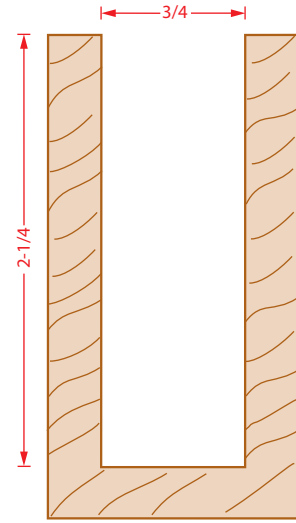

SOLID CARBIDE SPIRAL ROUGHING WITH CHIPBREAKER-3 FLUTE

For accuracy print document at 100%

46124
46224

46126
46226

46128
46228

46130
46230