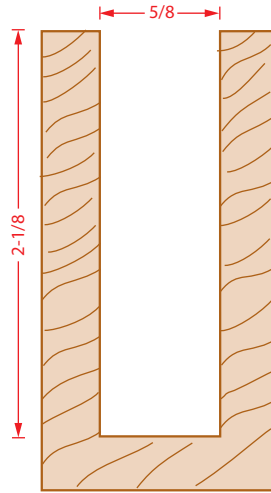

SOLID CARBIDE SPIRAL ROUGHING WITH CHIPBREAKER-3 FLUTE

For accuracy print document at 100%

46124
46224

46126
46226

46128
46228

46130
46230