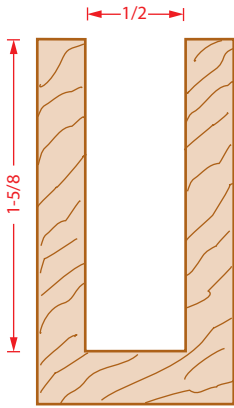

SOLID CARBIDE SPIRAL ROUGHING WITH CHIPBREAKER-3 FLUTE

For accuracy print document at 100%

46124
46224

46126
46226

46128
46228

46130
46230