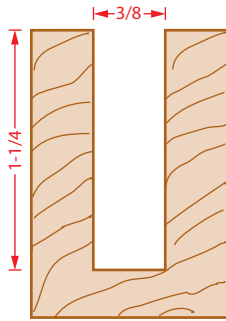

# SOLID CARBIDE SPIRAL FLUTE PLUNGE

1:1 Wood Sample  
For accuracy print document at 100%

46114  
46214

46116  
46216

46118  
46218

46120  
46220

46122  
46222