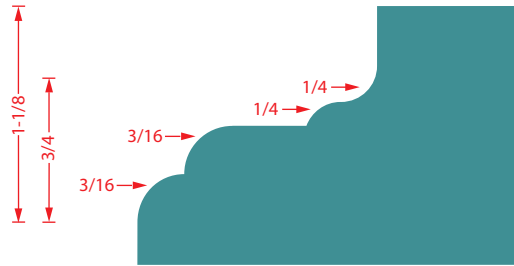

DECORATIVE EDGE 2 FLUTE WITH ULTRA-GLIDE™ BALL BEARING GUIDE ASSEMBLY

1:1 Wood Sample
For accuracy print document at 100%

57206

57208

57210