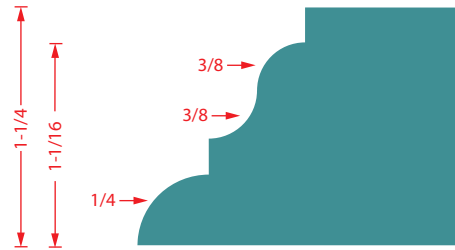

DECORATIVE EDGE 2 FLUTE WITH ULTRA-GLIDE™ BALL BEARING GUIDE ASSEMBLY

1:1 Wood Sample
For accuracy print document at 100%

57218