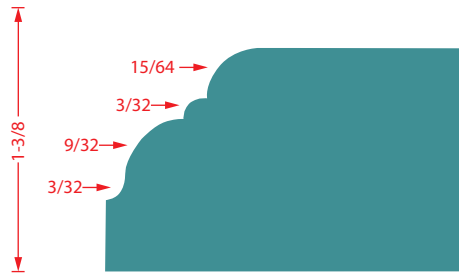

MULTI RADIUS WITH ULTRA-GLIDE™ BALL BEARING GUIDE ASSEMBLY

1:1 Wood Sample
For accuracy print document at 100%

57242