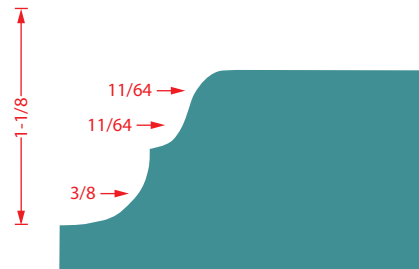

MULTI REVERSE WITH ULTRA-GLIDE™ BALL BEARING GUIDE ASSEMBLY

1:1 Wood Sample
For accuracy print document at 100%

57244