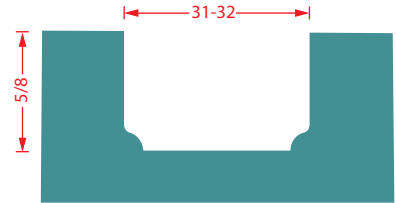

# TOPMOUNT ROUTER EUROPEAN TYPE

1:1 Wood Sample  
For accuracy print document at 100%

45302

57132

57134