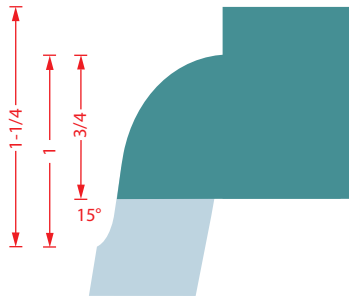

UNDERMOUNT BOWL WITH ULTRA-GLIDE™ BALL BEARING GUIDE ASSEMBLY

1:1 Wood Sample
For accuracy print document at 100%

57128

57130

57124

57126

57122