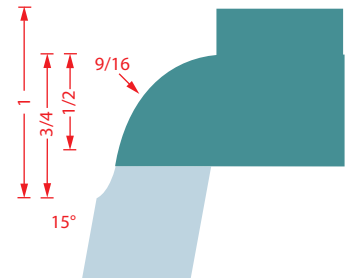

UNDERMOUNT BOWL WITH ULTRA-GLIDE™ BALL BEARING GUIDE ASSEMBLY

1:1 Wood Sample
For accuracy print document at 100%

57128

57130

57124

57126

57122