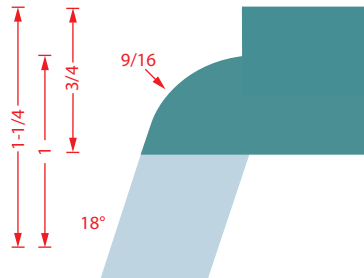

UNDERMOUNT BOWL WITH ULTRA-GLIDE™ BALL BEARING GUIDE ASSEMBLY

1:1 Wood Sample
For accuracy print document at 100%

57128

57130

57124

57126

57122