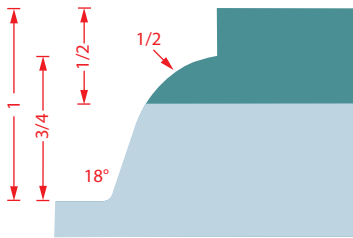

UNDERMOUNT BOWL WITH ULTRA-GLIDE™ BALL BEARING GUIDE ASSEMBLY

1:1 Wood Sample
For accuracy print document at 100%

57128

57130

57124

57126

57122