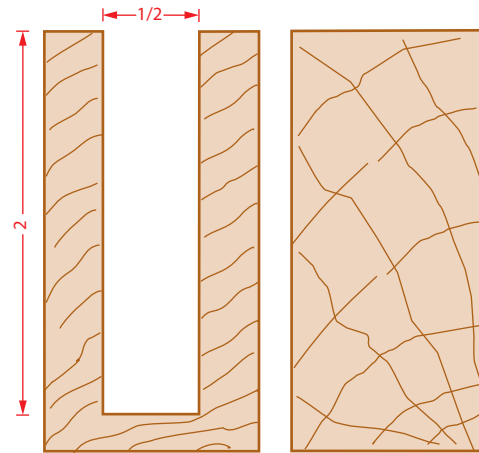

# ULTRATRIM™ SOLID CARBIDE SPIRAL TRIM

1:1 Wood Sample  
For accuracy print document at 100%

46300

46304