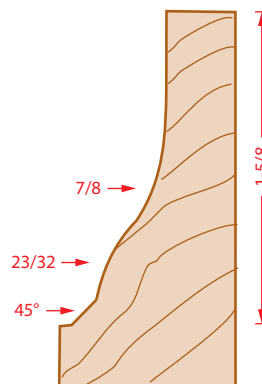

VERTICAL RAISED PANEL

1:1 Wood Sample
For accuracy print document at 100%

54520
Ogee

54524
Cove

54528
Ogee with Bead

54532
Traditional

54536
Ogee Chamfer

54540
Cove with Bead