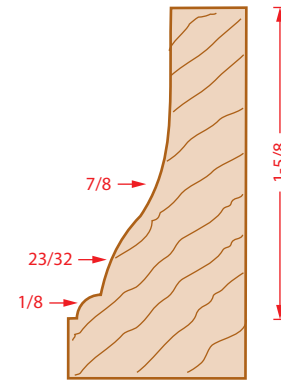

VERTICAL RAISED PANEL

1:1 Wood Sample
For accuracy print document at 100%

54520
Ogee

54524
Cove

54528
Ogee with Bead

54532
Traditional

54536
Ogee Chamfer

54540
Cove with Bead