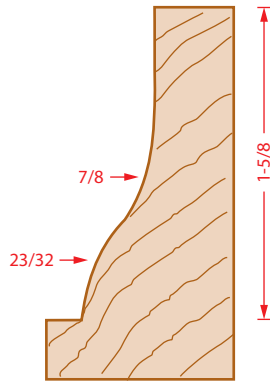

VERTICAL RAISED PANEL

1:1 Wood Sample
For accuracy print document at 100%

54520
Ogee

54524
Cove

54528
Ogee with Bead

54532
Traditional

54536
Ogee Chamfer

54540
Cove with Bead