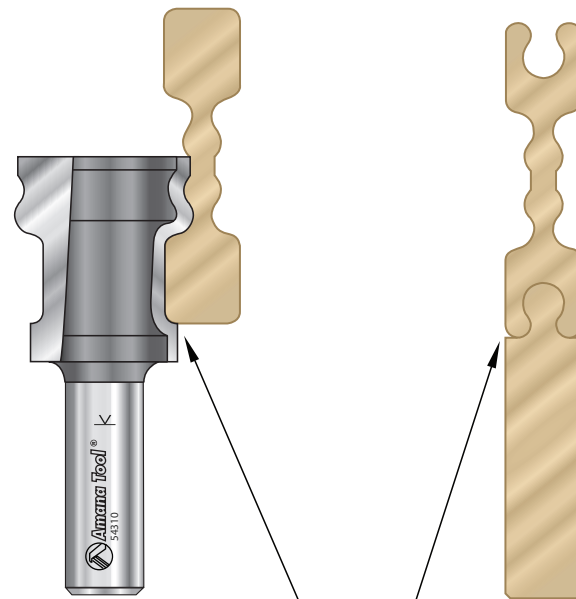

TAMBOUR ROUTER BIT HEIGHT

Corner of bit aligned with router table is perfect